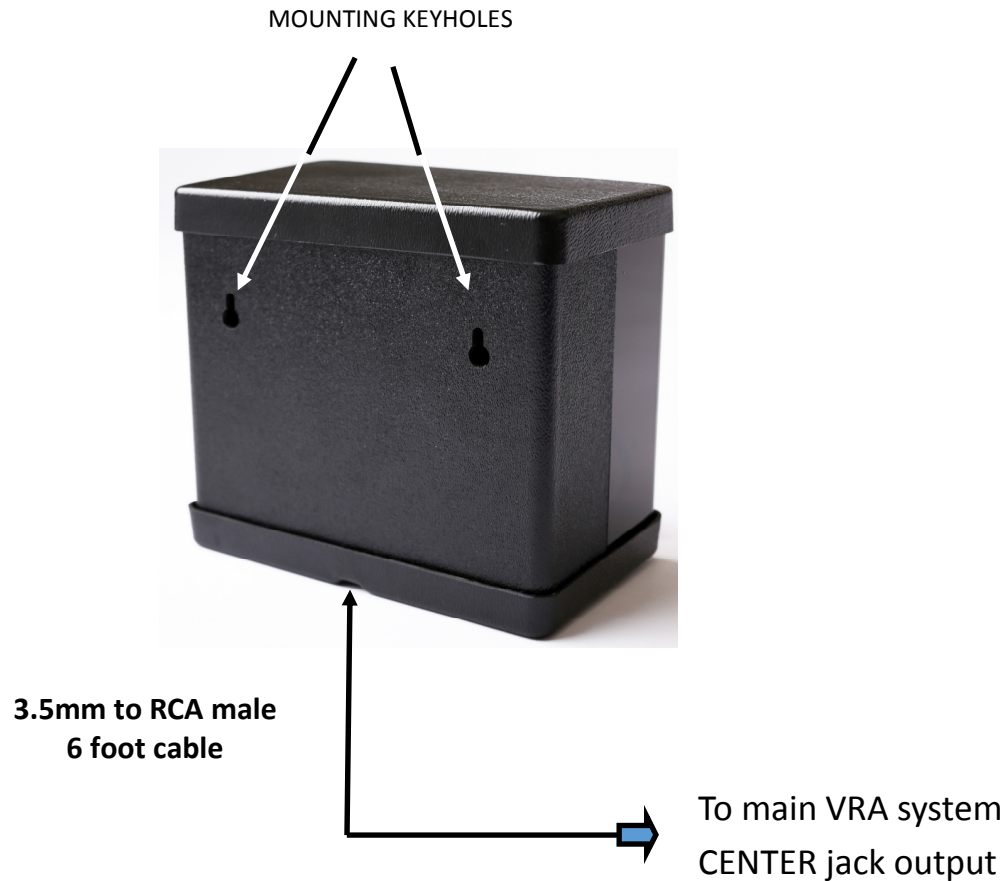

LOW PROFILE CENTERING BOX LPA-600

LED LIGHT PATTERNS/SOUND/MOTION

FEATURES

- Low Profile VRA centering box.
- Features: LIGHTS/MOTION/SOUND/LED BACKGROUND LIGHTING
- Rainbow lights vary pattern with each activation
- Works with XM-5000 IR-RF, VDS-3000 IR-RF
- Dimensions: 4 1/4" D 6 1/2" H 7 1/2" W
- Key Hole mounting tabs on back for easy mounting
- Dog figure rotates back and forth. Dog toy may style may vary
- Low voltage operation-External power supply available for long runs

PEHRATEK PRODUCTS
9285 Pierson Lake drive
Chaska, MN 55318
866 470-3532

INSTALLATION INSTRUCTIONS

- 1) Select position to mount centering box on wall. Measure key hole mounting locations.
- 2) Plug in 6 Foot cable (included) into main VRA system (VDS-3000 or XM-5000)
- 3) Activate centering box using the main VRA system's remote control (works with IR-RF)
- 4) For longer cable runs use (DPC-600) dual power cable 12 feet from each VRA box.