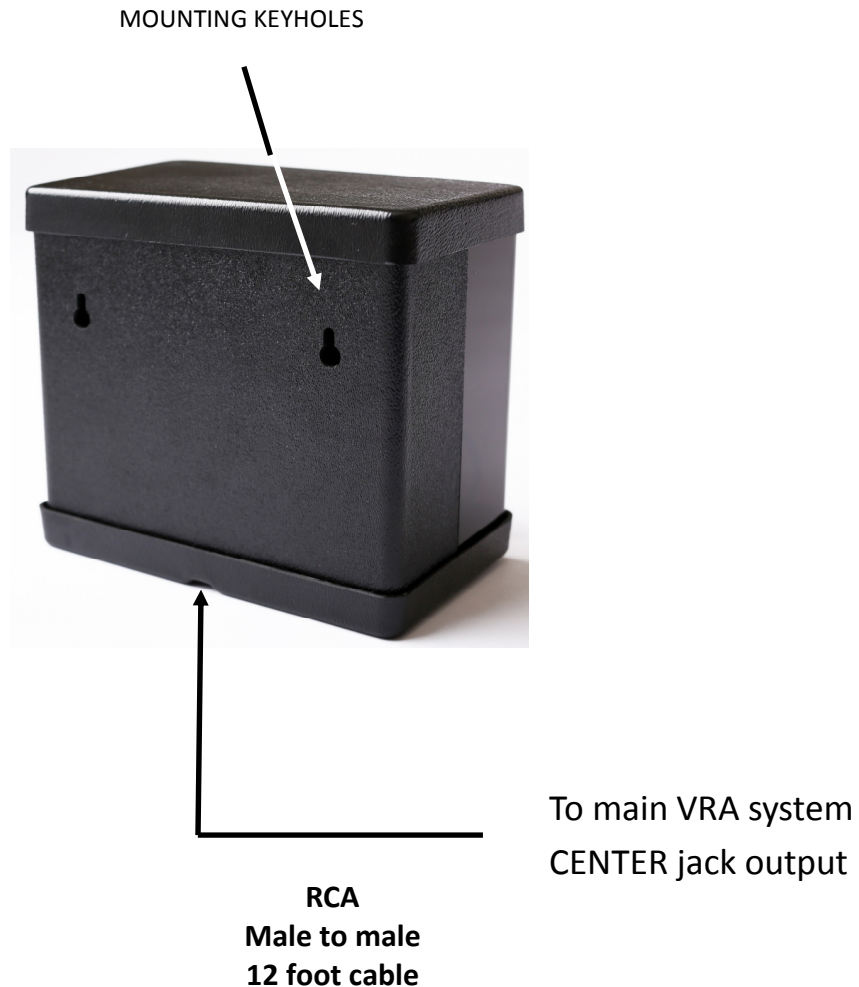

# **LOW PROFILE CENTERING BOX LPA-600**

## **LED LIGHT PATTERNS/SOUND/MOTION**

### **FEATURES**

---

- Low Profile VRA centering box.
- Features: LIGHTS/MOTION/SOUND/LED BACKGROUND LIGHTING
- Rainbow lights vary pattern with each activation
- Works with XM-5000 IR-RF, VDS-3000 IR-RF
- Dimensions: 4 1/4" D 6 1/2" H 7 1/2" W
- Key Hole mounting tabs on back for easy mounting
- Dog figure rotates back and forth. Dog toy may style may vary
- Low voltage operation-External power supply available for long runs

### INSTALLATION INSTRUCTIONS

- 1) Select position to mount centering box on wall. Measure key hole mounting locations.
- 2) Plug in RCA style cable (included) into main VRA system (VDS-3000 or XM-5000)
- 3) Activate centering box using the main VRA system's remote control (works with IR-RF)